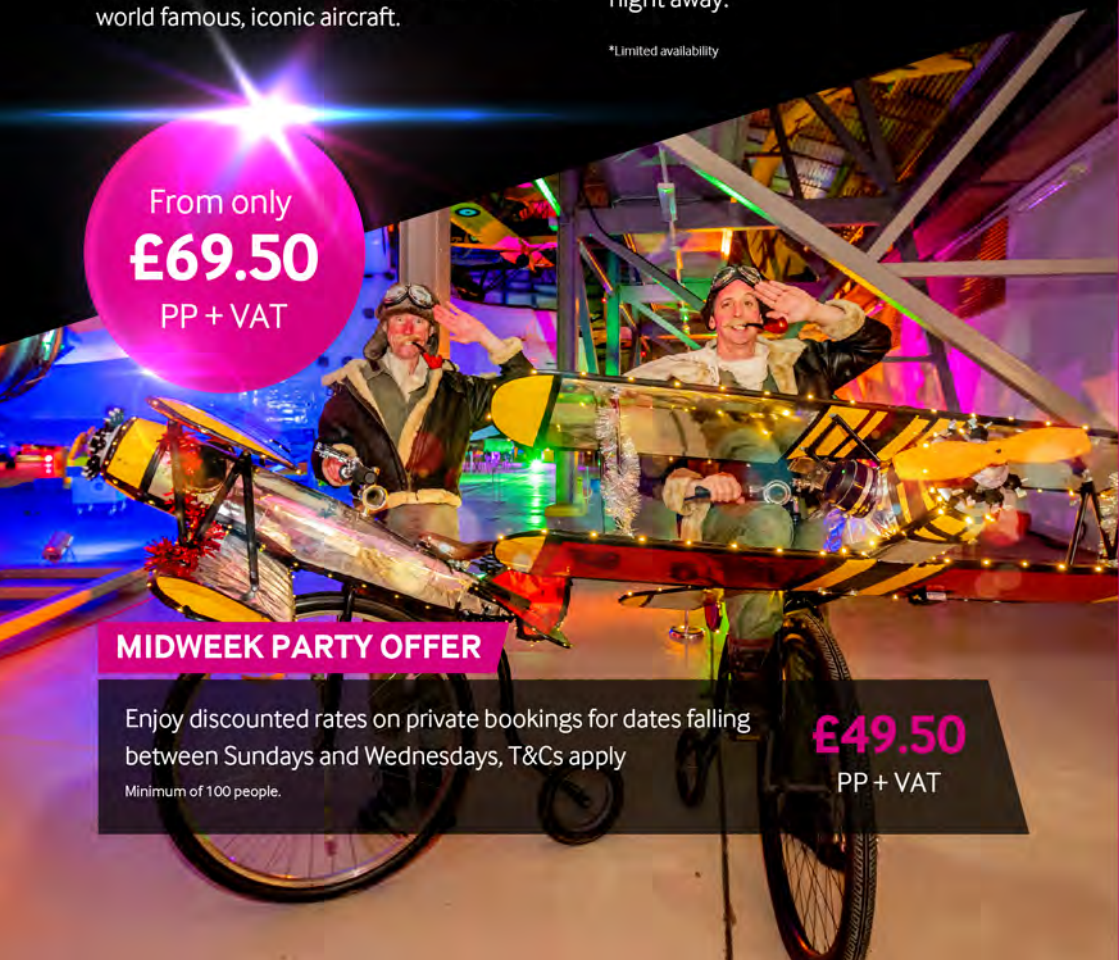

*Limited availability

From only
£69.50
PP + VAT

MIDWEEK PARTY OFFER

Enjoy discounted rates on private bookings for dates falling between Sundays and Wednesdays, T&Cs apply

Minimum of 100 people.

£49.50
PP + VAT