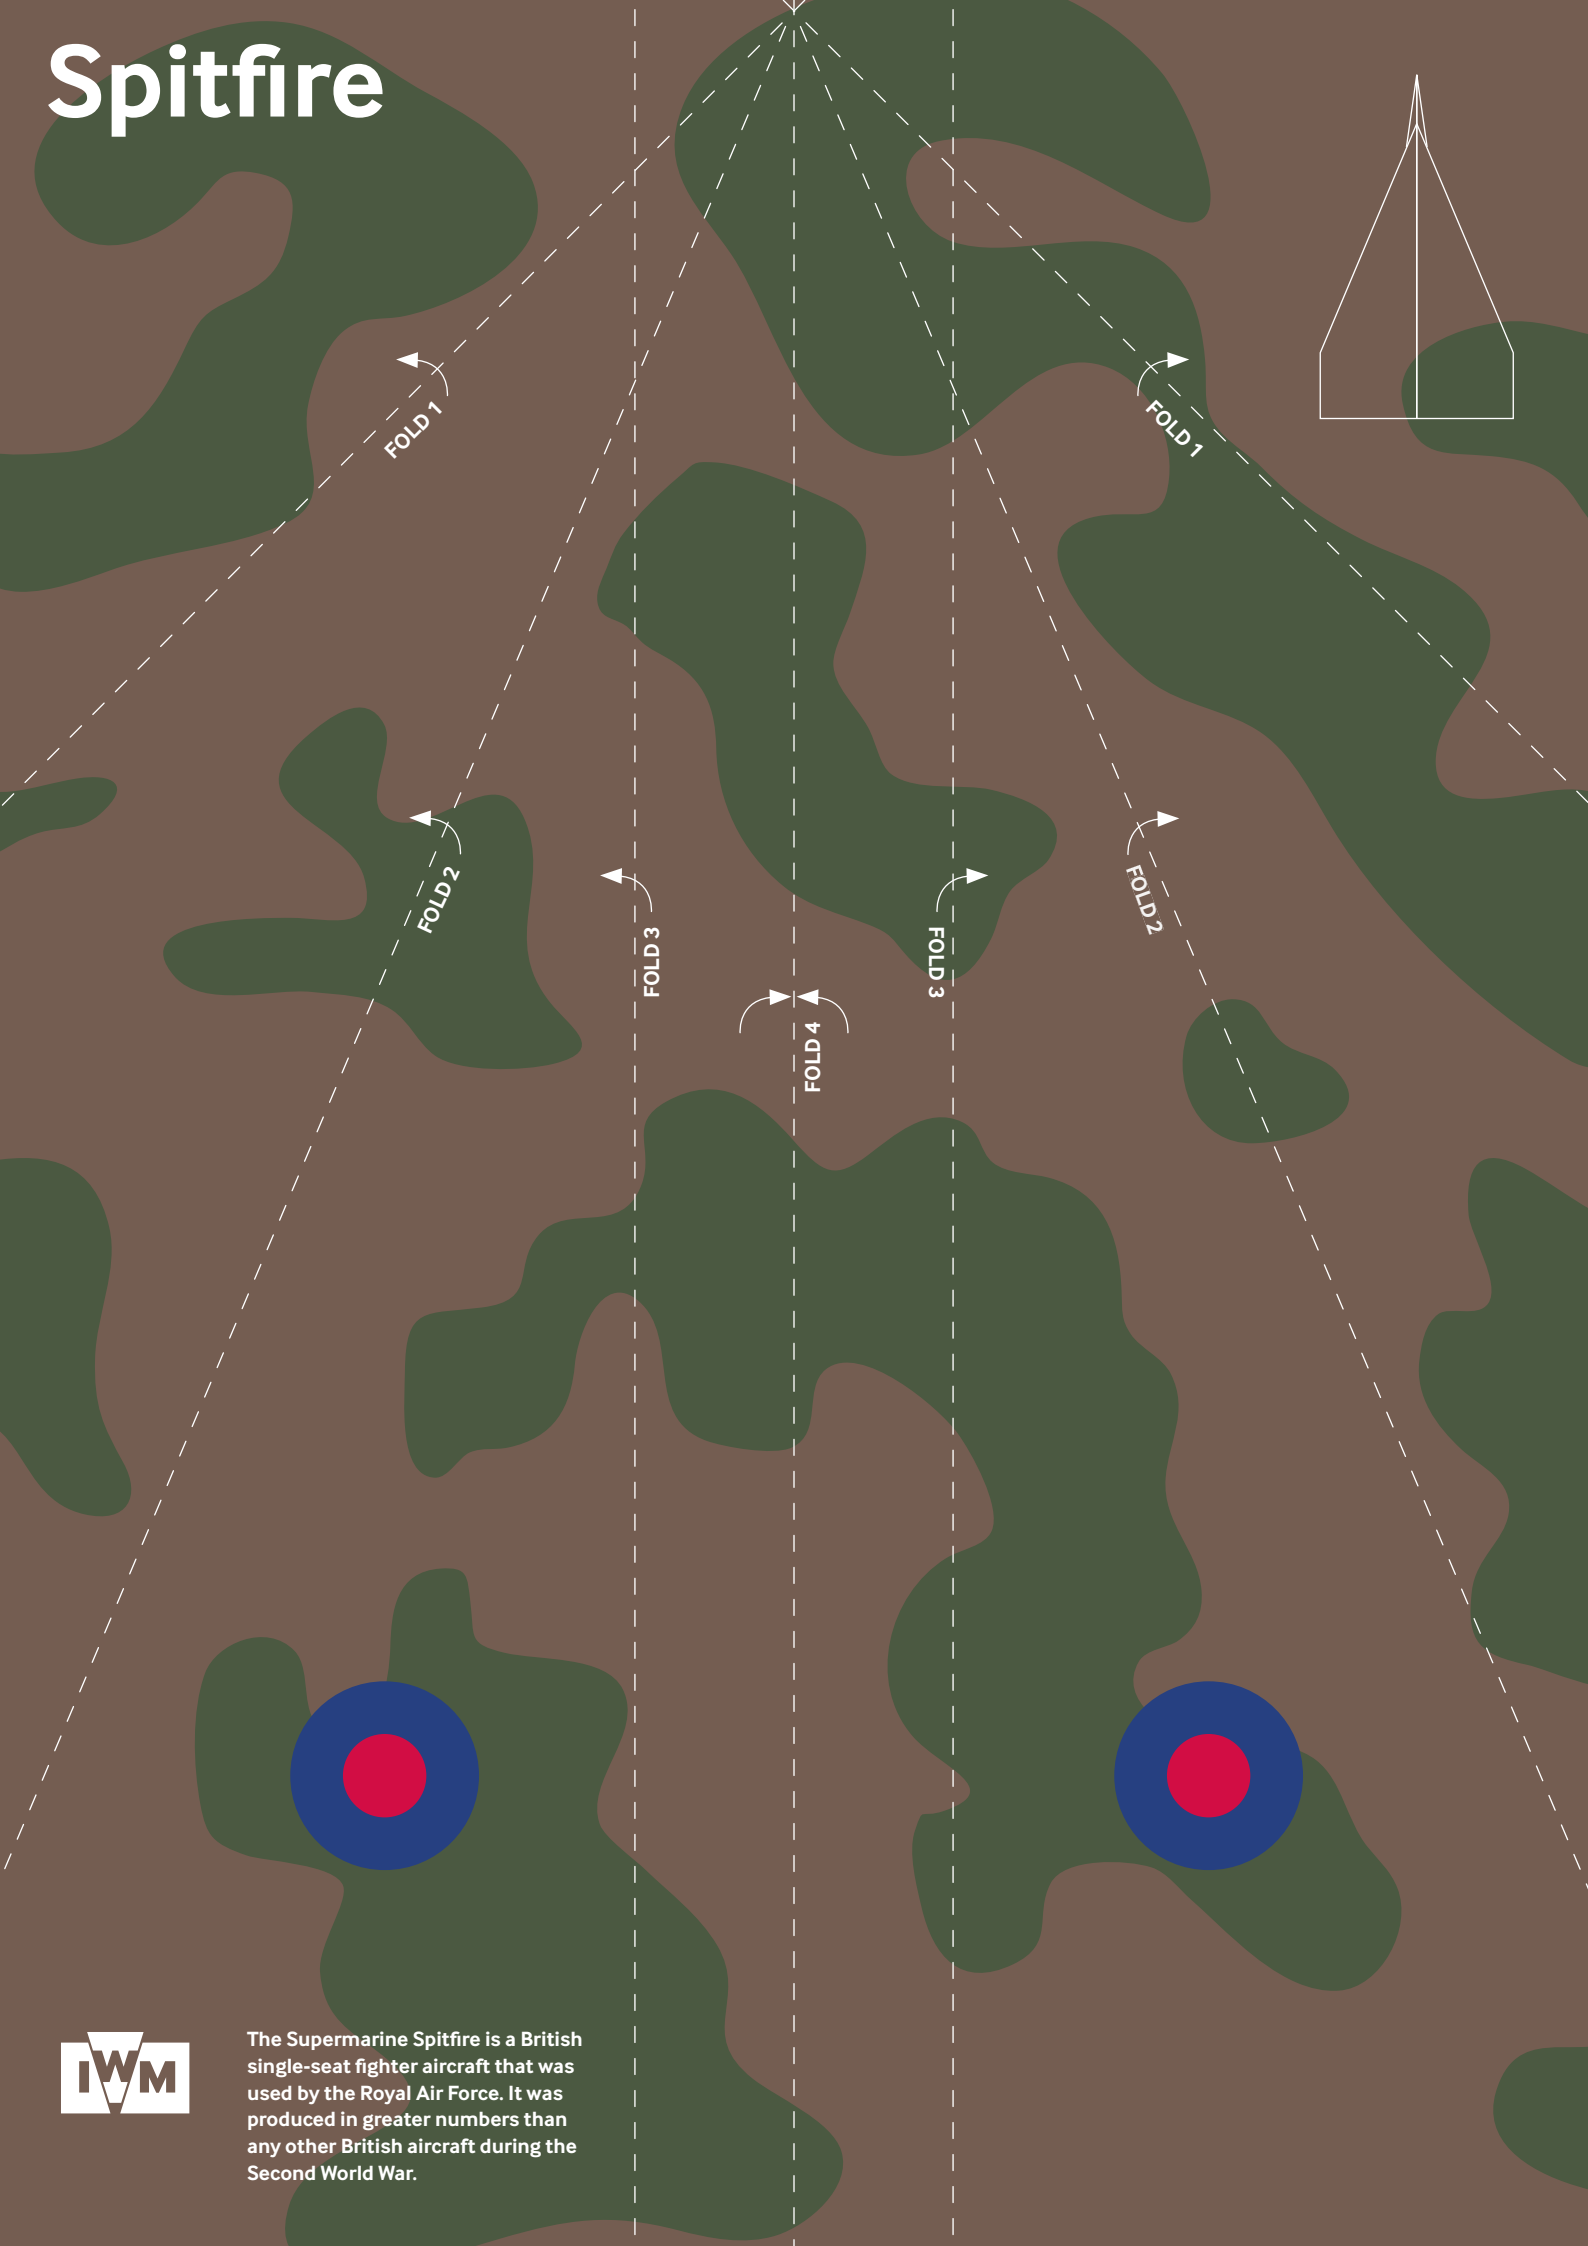

Spitfire

The Supermarine Spitfire is a British single-seat fighter aircraft that was used by the Royal Air Force. It was produced in greater numbers than any other British aircraft during the Second World War.